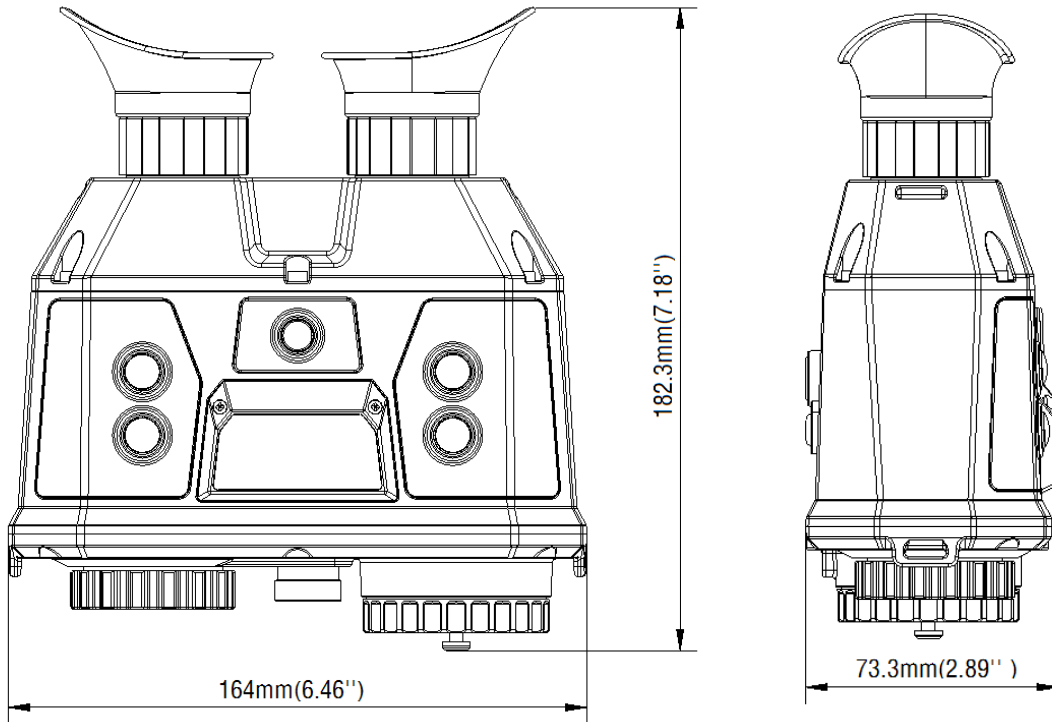

Working Temperature	-30 °C to 55 °C (-22 °F to 131 °F)
Protection level	IP67
Mounting	UNC 1/4"-20
Cable Output	Aviation plug: connecting to BNC, DB9, and USB
Accessories (Supplied)	Battery charger, battery charger power cable, wiping cloth, two wrist straps, User manual, aviation plug cable, eight batteries
Dimension (L x W x H)	164mm × 182.3mm × 73.3mm (6.46" × 7.18" × 2.89")
Weight	<1.0kg (2.20 lb)

Order Models

DS-2TS16-35VI/W

Dimensions

Distributed by

HIKVISION

Headquarters

No.555 Qianmo Road, Binjiang District,
Hangzhou 310051, China
T +86-571-8807-5998
overseasbusiness@hikvision.com

Hikvision USA
T +1-909-895-0400
sales.usa@hikvision.com