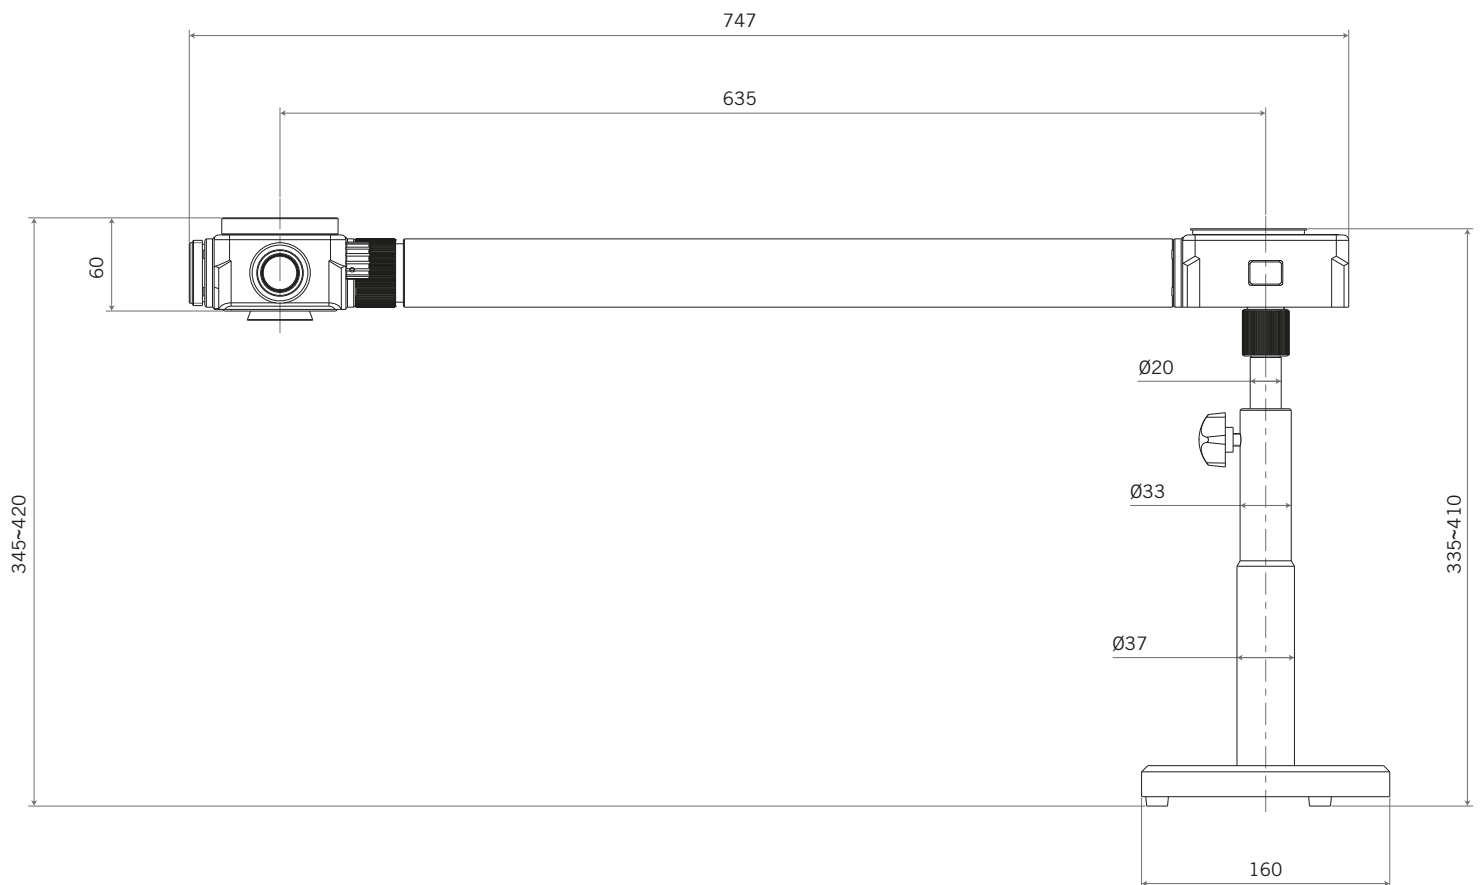

# Multi-Head Viewing System

MHV-2 RS | Dual observation optical bridge (side by side) on right side

Units in mm